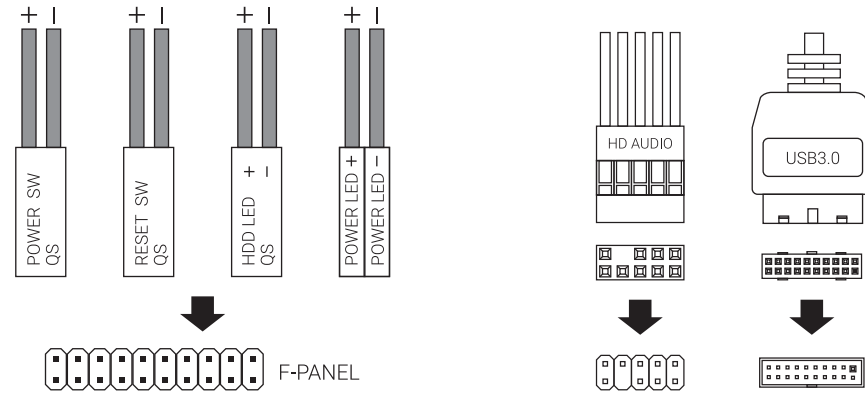

Mecha

Front I/O Panel Cable Connection

Front Panel Connector

(Please refer to the motherboard's manual for further instructions).

Note : Specifications may vary depending on your region.
Contact your local retailer for more information.