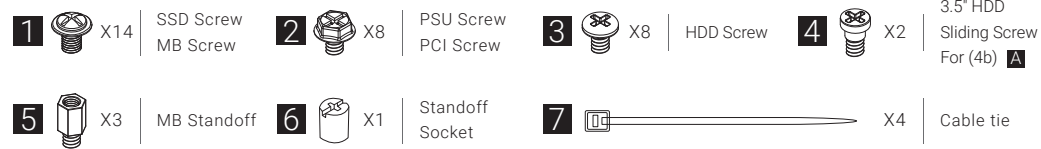

Accessory Bag Contents