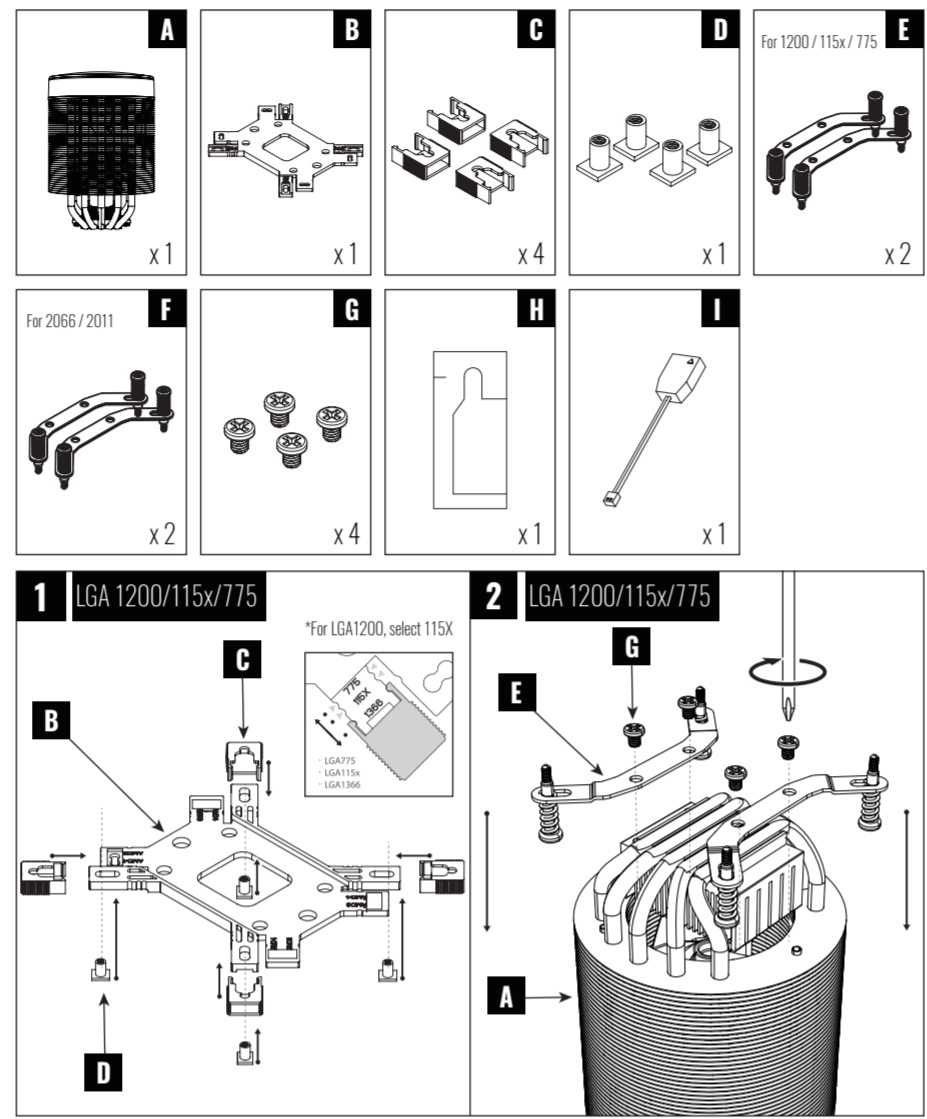

W:520mm x H:170mm
Front

Save Money. Cool Better.

Mirage 5

RGB ADDRESSABLE
PWM | ARGB CPU AIR COOLER

Socket : LGA 2066 / 2011 / 1200 / 115X / 775
Socket : FM1 / FM2 / AM4 / AM3+ / AM3 / AM2+ / AM2

aerocool.io

User's Manual	Manuale dell'utente	使用説明書/使用说明书
Manual del usuario	Podręcznik użytkownika	ユーザーズマニュアル
Bedienungsanleitung	Руководство пользователя	нұсқаулары
Manuel d'utilisation	Manual de utilizador	사용 설명서

INTEL