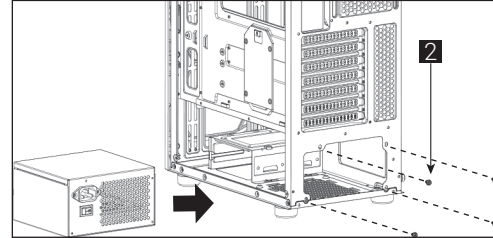

(2) Install PSU

English Install PSU	Italiano Installazione della PSU	繁体中文/简体中文 安裝電源供應器/安裝電源供應器
Español Instalación de Fuente	Polski Instalacja zasilacza	日本語 PSUを取り付けます
Deutsche Netzteil installieren	Русский Установите блок питания	Қазақ тілі Қорек блогын орнатыңыз
Français Installer unité d'alimentation	Português Instalar a fonte de alimentação	Türkçe PSU yükleyin