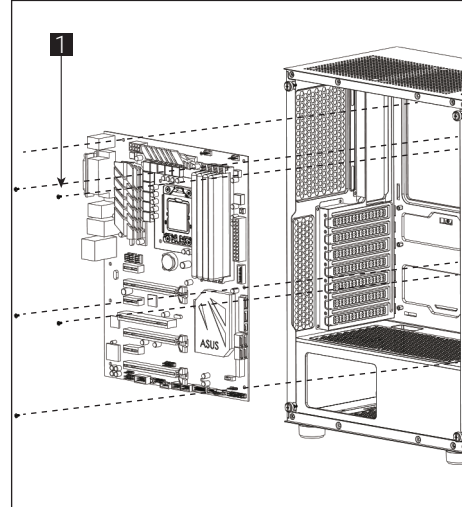

How to Install Guide

(1) Install Motherboard

English Install Motherboard	Русский Установите материнскую плату
Español Instalación de Placa madre	Português Instalar a placa principal
Deutsche Lüfter installieren	繁体中文/简体中文 安裝主機板/安裝主機板
Français Installer carte mère	日本語 マザーボードを取り付けます
Italiano Installazione della scheda madre	Қазақ тілі Аналық тақтаны орнатыңыз
Polski Instalacja płyty głównej	Türkçe Anakart yükleyin